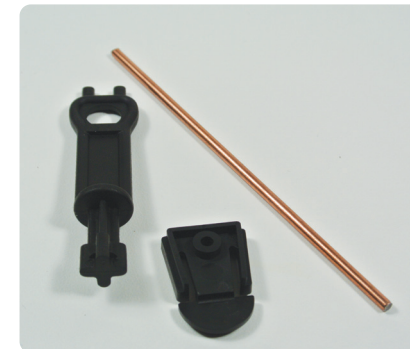

As well as the wall bracket which the station clips onto, there are also two holes in the lid through which a cable tie can be threaded to affix the station to pipes or other wall fixings.

The **PelGar Mouse Station** can also be supplied with a horizontal bar on which pasta or blocks can be fixed to help prevent removal of baits from the station.

The **PelGar Mouse Station** is packed in boxes of 100 units and can be supplied with additional keys, wall brackets and horizontal bars as pictured below.