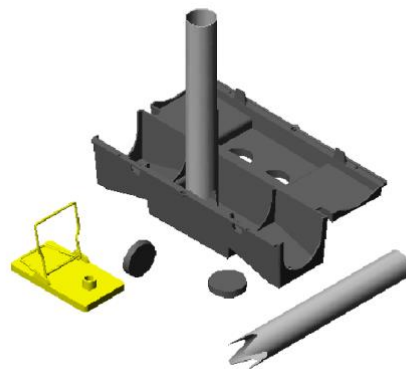

International **EZ BAITER** MULTI-PURPOSE BAIT STATION

When the vertical tubes are not used, it is also quick and easy to monitor bait take/trap activation by removing one of the two caps in the top of the box.

EZ BAITER

EASY TO USE
TRUE MULTI-PURPOSE
SAFETY CONSCIOUS
EASY AND QUICK TO CHECK
ALL YOU NEED TO CARRY

A novel, new, multi-purpose bait station which can be used in many situations.

Loose bait can be placed into the central tray and wax blocks or pasta t-bags can be secured on vertical metal rods that also slot into the central tray. This reserve is also sized to fit a 'snap' rat trap.

Alternatively, two transparent vertical tubes can be slotted into the top down which loose bait or wax blocks can be placed. This allows operators to easily and quickly monitor bait take, and for uneaten bait to remain dry and fresh prior to consumption.